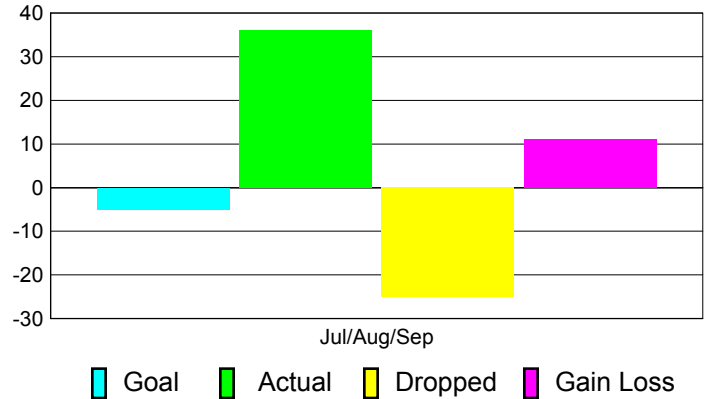

### Club Results 2012-2013

Goal, New, Dropped, Gain/Loss

## MEMBERSHIP

**Membership Results  
2012-2013**

**Membership  
2011-2012**

Month	Net Memb Goal	Actual New Memb	Actual Dropped Memb	Gain/Loss of Memb	Gain/Loss of Memb
Jul/Aug/Sep	-5	36	-25	11	2
<b>Totals</b>	<b>-5</b>	<b>36</b>	<b>-25</b>	<b>11</b>	<b>2</b>

### Membership Results 2012-2013

Goal, New, Dropped, Gain/Loss

### Comparison of Club Gain/Loss

Current Year Compared to the Previous Year